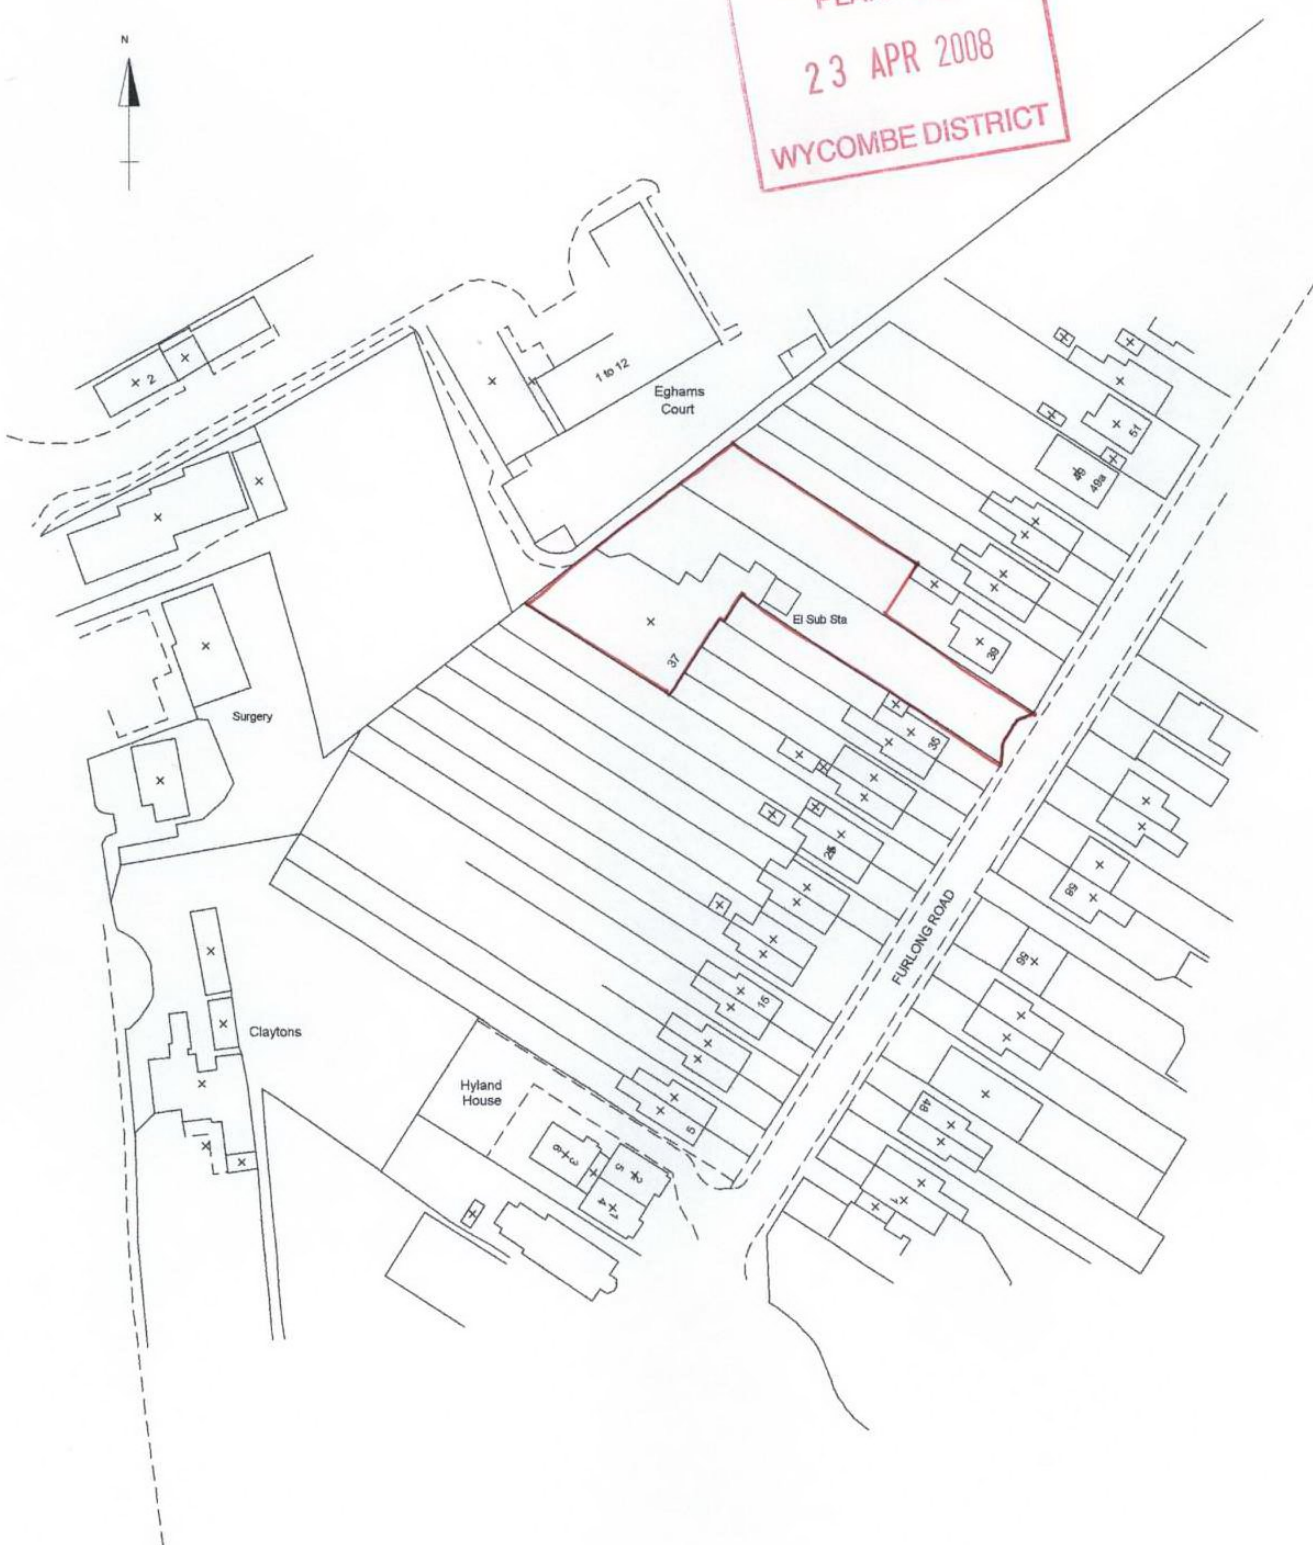

REAR OF 29-39 FURLONG ROAD, BOURNE END, BUCKS

PLANNING  
23 APR 2008  
WYCOMBE DISTRICT

© Crown Copyright 2007. All rights reserved. Licence number 100020449

SCALE 1:1250

Doc No PA 05